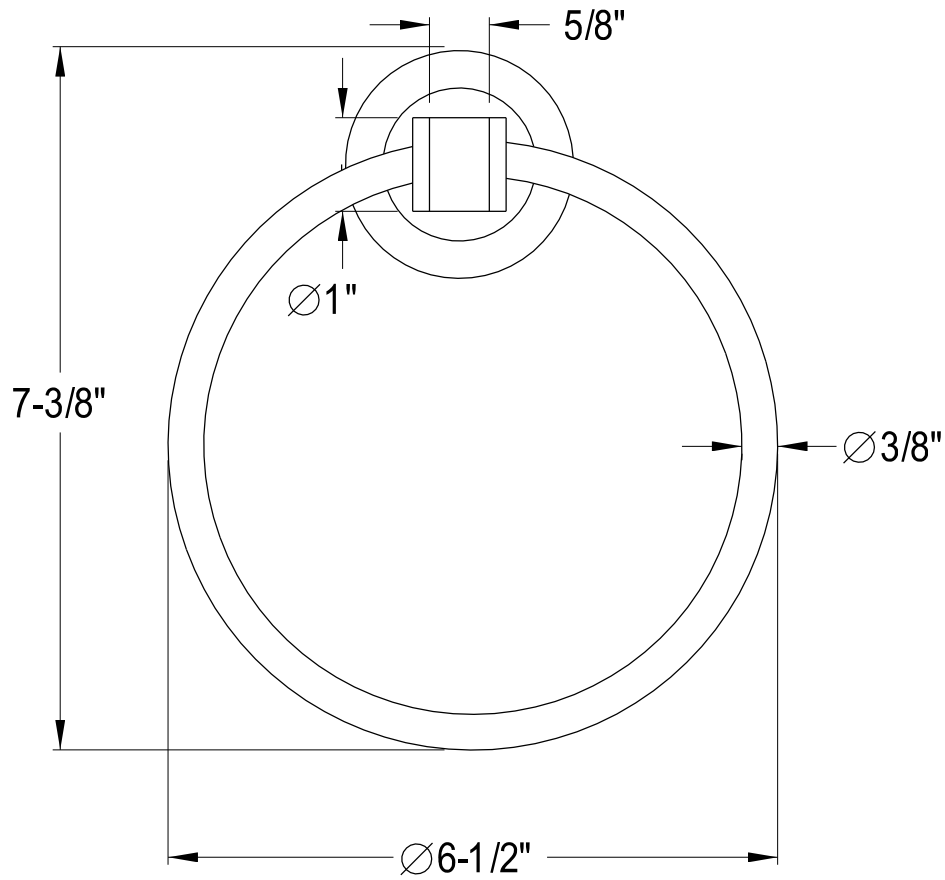

# BA8213C, SN, BKDKL

24" Dual Towel Bar

# BA8214C, SN, BKDKL

Towel Ring

# BA8218C, SN, BKDKL

Toilet Paper Holder