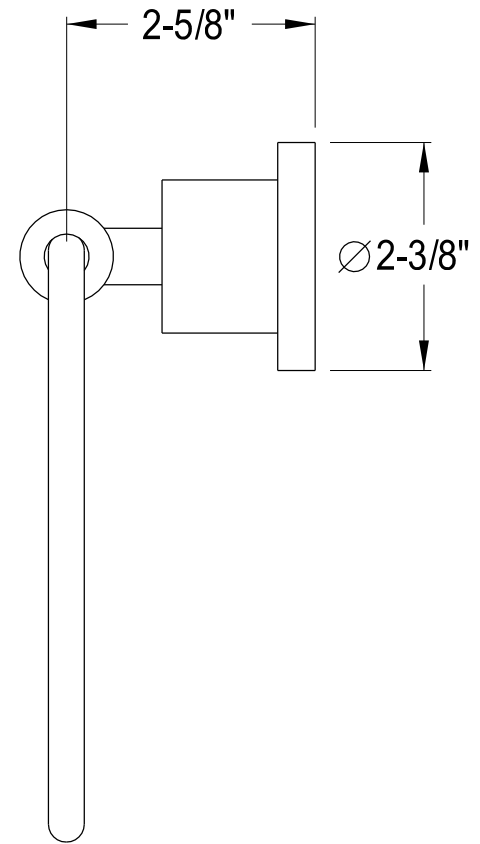

# BA8213C, SN, BKDKL

24" Dual Towel Bar

# BA8214C, SN, BKDKL

Towel Ring

# BA8218C, SN, BKDKL

Toilet Paper Holder