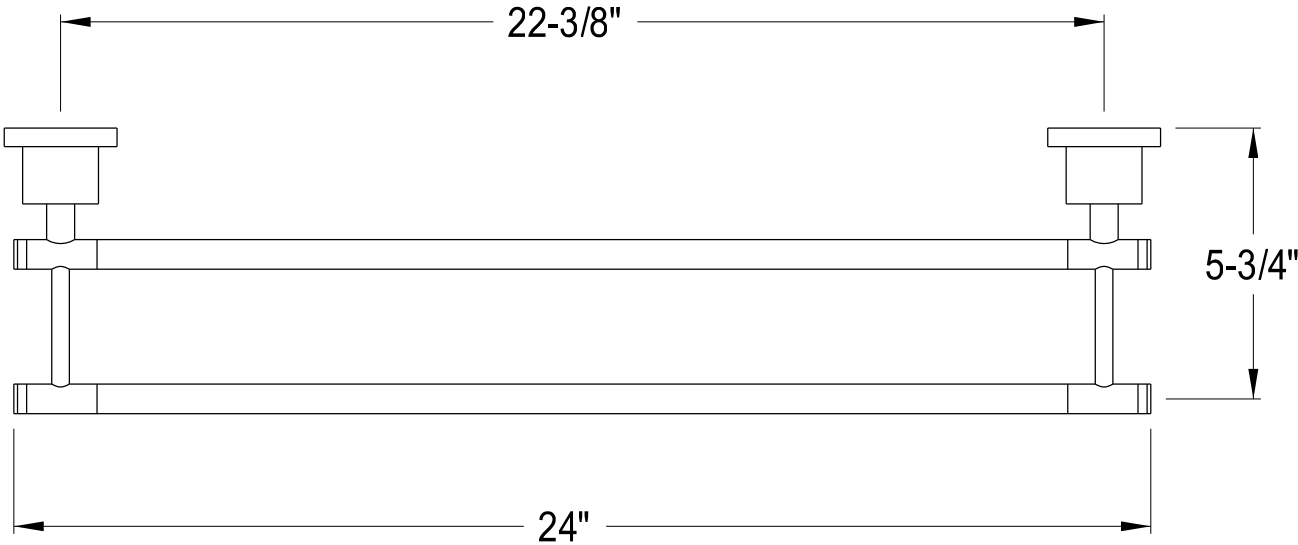

# BA8213C, SN, BKDKL

24" Dual Towel Bar

# BA8214C, SN, BKDKL

Towel Ring

# BA8218C, SN, BKDKL

Toilet Paper Holder